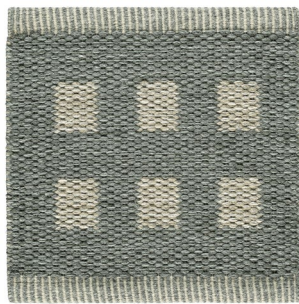

Slate blue 588