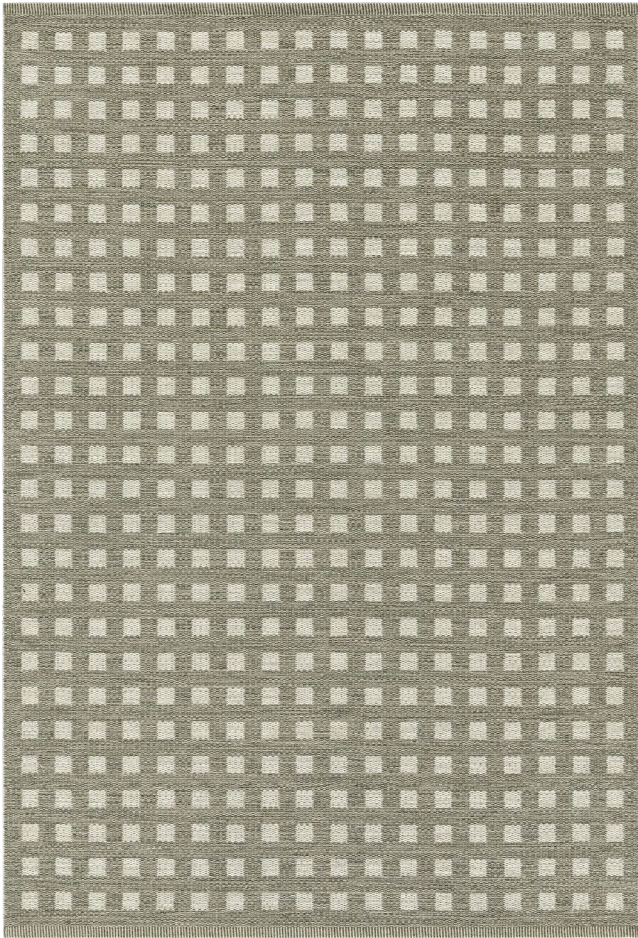

SUGAR CUBE ICON

Design GUNILLA LAGERHEM ULLBERG/KASTHALL DESIGN STUDIO
Woven rug in pure wool

Rug 160x240 cm, Misty Green 885