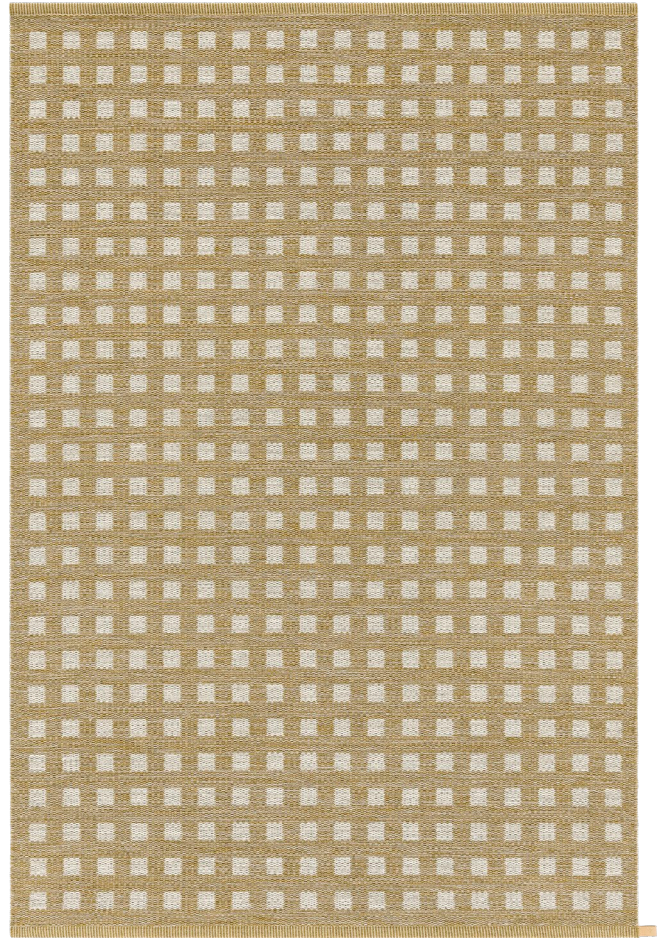

Rug 160x240 cm, Yellow Ocher 484