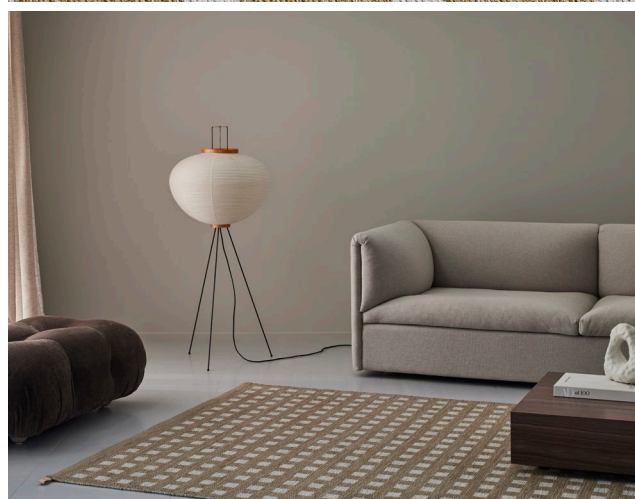

PRODUCT SPECIFICATIONS SUGAR CUBE ICON

Sugar Cube, an elegant and contemporary Arkadpattern. Originally a design of the Kasthall's Arkad family, Sugar Cube Icon is a woven rug in pure wool. As the name describes, the pattern takes the shape of a sugar cube. A bright square surrounded by a contrasting color that creates an elegant, clear, and contemporary pattern. Now available in five soft and warm colors, all inspired by nature's fantastic color variations.

PRODUCT TYPE: Woven rug in pure wool

WEFT MATERIAL: 100% wool

WARP MATERIAL: 100% linen

TOTAL HEIGHT: approx. 7 mm

TOTAL WEIGHT: approx. 2310 g/m²

SIZE: Suggested sizes; 85x240 cm, 135x200 cm, 160x240 cm, 195x300 cm, 240x350 cm, 290x400 cm, 340x450 cm.

Custom made sizes: Choose width between 70–600 cm and any length.

ENVIRONMENT AND SUSTAINABILITY:

Meets the requirements for: BREEAM, Miljöbyggnad Guld, Green Label Plus, BVB: ID 111071, Recommended

Wear classification:
(EN 1307) Class 32
Commercial General

Luxury rating:
(EN 1307) LCI

Acoustics properties: (EN 1307)
Sound insulation approx. 24 dB

Fire classification:
(EN 13501) Cfl-s1

SUSTAINABILITY AT KASTHALL

Sustainability is rooted in Kasthall's history. It was there when we started and continues today in our work and ambition to contribute to a sustainable future. It is evident in our circular approach to design and in a fully-traceable supply chain to reduce our impact on people and planet. It is part of our commitment to local Swedish production and a made-to-order system that creates less waste. We also use third-party environmental declarations and assessment to ensure reliability. Read more about our sustainability work and philosophy at kasthall.com.

CARE ADVICE WOVEN RUGS

To further extend the lifetime of your rug, Kasthall recommends a regular maintenance so that the rug may retain its shape and appearance. If you have a light, single-colour rug you will need to care for it more often than a darker, patterned rug. It is also a good idea to use a rug underlay to prolong the life of your woven rug and prevent it from slipping on any type of floor. Thorough vacuuming is the best, most economical and environmentally friendly method of cleaning. Beating or shaking a rug may damage the fibers. It is most efficient to vacuum the rug one direction at a time.

CLEANING ADVICE

We recommend that the rug is cleaned by a professional cleaner, using the extraction method on a flat surface. The quantity and temperature of the water will depend on the material. Good ventilation during the drying process is essential. Shrinkage will be about 3–5%. Kasthall's rugs are not to be machine-washed or dry-cleaned. At kasthall.com you can read more about our materials, how to look after your rug and our stain guide.

CHOOSING A RUG

Choose the characteristics of the rug, its colour and design to suit the space in which it will be laid. If it is to be laid in a hall, for example, you may choose a type of rug that is more resistant to wear, and a colour that is a little darker and dirt-tolerant. Use a rug as a means of bringing together the rest of the interior. Decide whether you want to place a sofa on the rug or at its edge. If a rug is to be placed underneath a dining table, add at least 60 cm all round the table to allow space for pulling out the chairs. Woven rugs are suitable for most settings, both public and private. Ideal for use in domestic settings such as dining rooms, halls and kitchens, and in retail environments, conference premises and corridors. May also be laid as a carpet.