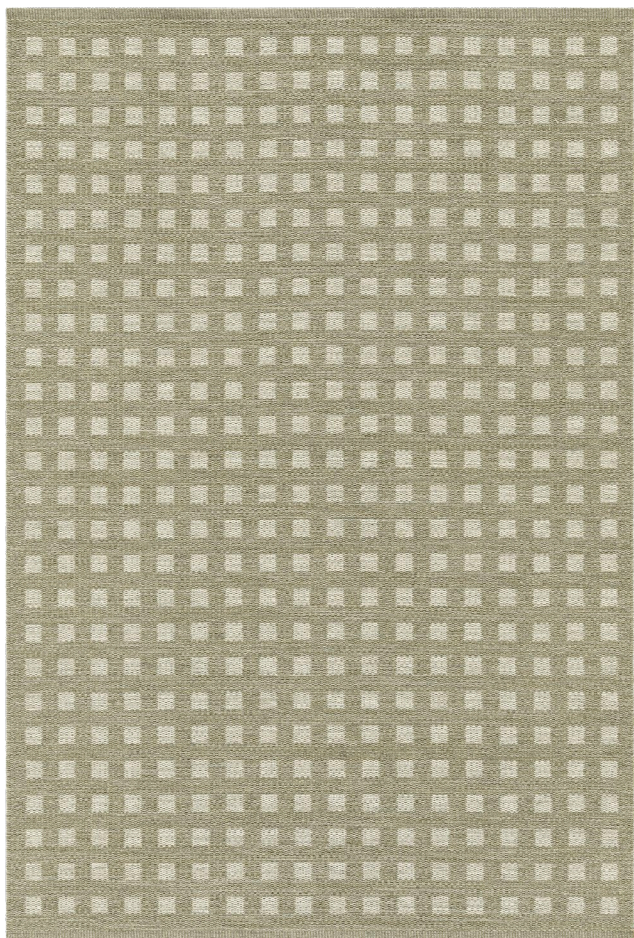

KASTHALL

SUGAR CUBE ICON
GUNILLA LAGERHEM
ULLBERG / KASTHALL
DESIGN STUDIO

PRODUCT SPECIFICATIONS SUGAR CUBE ICON

Sugar Cube, an elegant and contemporary Arkadpattern. Originally a design of the Kasthall's Arkad family, Sugar Cube Icon is a woven rug in pure wool. As the name describes, the pattern takes the shape of a sugar cube. A bright square surrounded by a contrasting color that creates an elegant, clear, and contemporary pattern. Now available in five soft and warm colors, all inspired by nature's fantastic color variations.

PRODUCT TYPE: Woven rug in pure wool

WEFT MATERIAL: 100% wool

WARP MATERIAL: 100% linen

TOTAL HEIGHT: approx. 7 mm

TOTAL WEIGHT: approx. 2310 g/m²

SIZE: Suggested sizes; 85x240 cm, 135x200 cm, 160x240 cm, 195x300 cm, 240x350 cm, 290x400 cm, 340x450 cm.

SUGAR CUBE ICON

Design GUNILLA LAGERHEM ULLBERG/KASTHALL DESIGN STUDIO
Woven rug in pure wool

Rye Beige 884

Slate blue 588

Misty Green 885

Yellow Ocher 484

Dark Verona 382

Rug 160x240 cm, Rye Beige 884