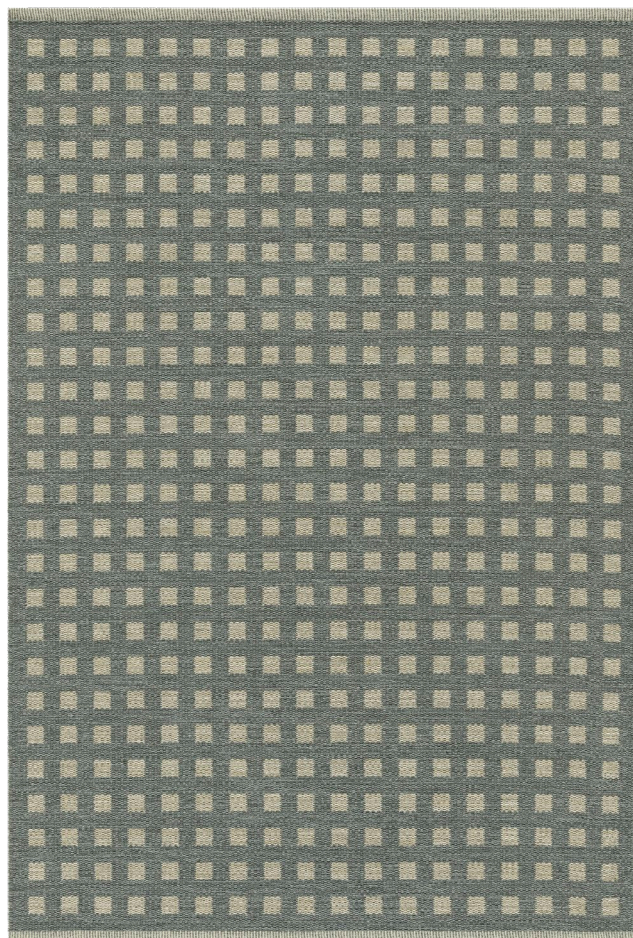

KASTHALL

SUGAR CUBE ICON
GUNILLA LAGERHEM
ULLBERG / KASTHALL
DESIGN STUDIO

PRODUCT SPECIFICATIONS SUGAR CUBE ICON

Sugar Cube, an elegant and contemporary Arkadpattern. Originally a design of the Kasthall's Arkad family, Sugar Cube Icon is a woven rug in pure wool. As the name describes, the pattern takes the shape of a sugar cube. A bright square surrounded by a contrasting color that creates an elegant, clear, and contemporary pattern. Now available in five soft and warm colors, all inspired by nature's fantastic color variations.

PRODUCT TYPE: Woven rug in pure wool

WEFT MATERIAL: 100% wool

WARP MATERIAL: 100% linen

TOTAL HEIGHT: approx. 7 mm

TOTAL WEIGHT: approx. 2310 g/m²

SIZE: Suggested sizes; 85x240 cm, 135x200 cm, 160x240 cm, 195x300 cm, 240x350 cm, 290x400 cm, 340x450 cm.

SUGAR CUBE ICON

Design GUNILLA LAGERHEM ULLBERG/KASTHALL DESIGN STUDIO
Woven rug in pure wool

Rye Beige 884

Slate blue 588

Misty Green 885

Yellow Ocher 484

Dark Verona 382

Rug 160x240 cm, Rye Beige 884