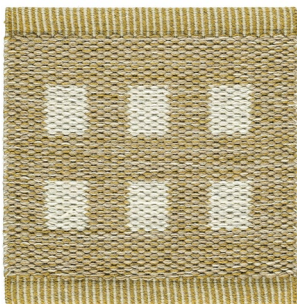

KASTHALL

SUGAR CUBE ICON
GUNILLA LAGERHEM
ULLBERG / KASTHALL
DESIGN STUDIO

PRODUCT SPECIFICATIONS SUGAR CUBE ICON

Sugar Cube, an elegant and contemporary Arkadpattern. Originally a design of the Kasthall's Arkad family, Sugar Cube Icon is a woven rug in pure wool. As the name describes, the pattern takes the shape of a sugar cube. A bright square surrounded by a contrasting color that creates an elegant, clear, and contemporary pattern. Now available in five soft and warm colors, all inspired by nature's fantastic color variations.

SUGAR CUBE ICON

Design GUNILLA LAGERHEM ULLBERG/KASTHALL DESIGN STUDIO
Woven rug in pure wool

Rye Beige 884

Slate blue 588

Misty Green 885

Yellow Ocher 484

Dark Verona 382

Rug 160x240 cm, Rye Beige 884