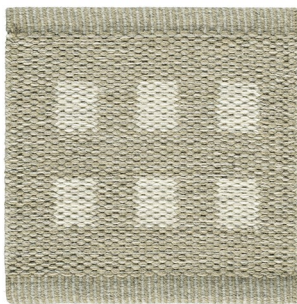

SUGAR CUBE ICON

Design GUNILLA LAGERHEM ULLBERG/KASTHALL DESIGN STUDIO
Woven rug in pure wool

Rye Beige 884