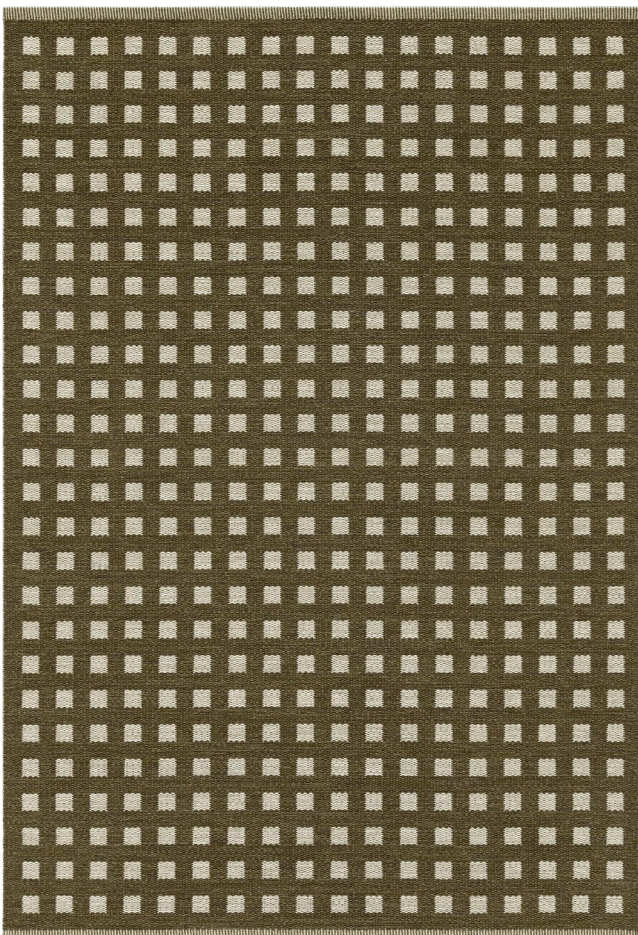

Rug 160x240 cm, Dark Verona 382

KASTHALL HEAD QUARTER

Fritslavägen 42 | 511 57 Kinna, Sweden
Phone +46(0)320 205 900 | info@kasthall.com

For the latest updates of our collection,
please visit www.kasthall.com

*All the designs shown here are protected under law.
Kasthall have the property rights and distribution rights worldwide.
Copying will be prosecuted.*

KASTHALL.COM