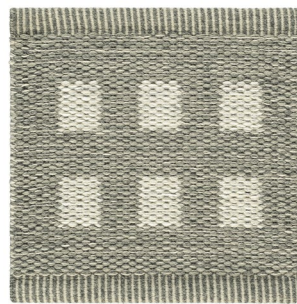

Misty Green 885