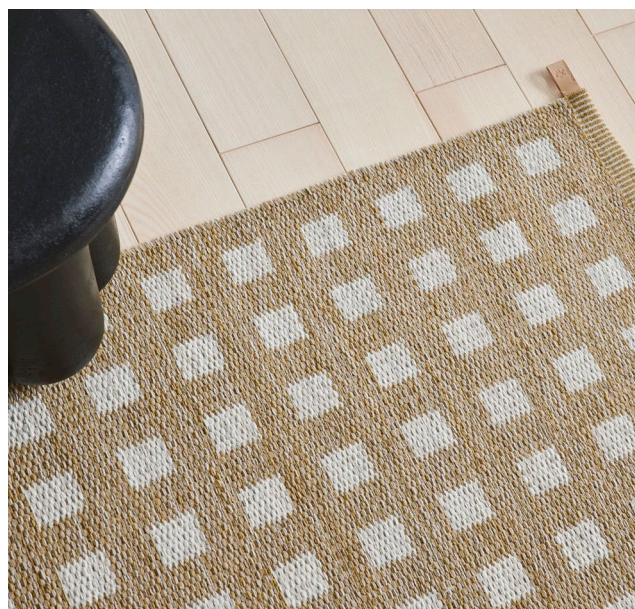

PRODUCT SPECIFICATIONS SUGAR CUBE ICON

Sugar Cube, an elegant and contemporary Arkadpattern. Originally a design of the Kasthall's Arkad family, Sugar Cube Icon is a woven rug in pure wool. As the name describes, the pattern takes the shape of a sugar cube. A bright square surrounded by a contrasting color that creates an elegant, clear, and contemporary pattern. Now available in five soft and warm colors, all inspired by nature's fantastic color variations.

PRODUCT TYPE: Woven rug in pure wool

WEFT MATERIAL: 100% wool

WARP MATERIAL: 100% linen

TOTAL HEIGHT: approx. 7 mm

TOTAL WEIGHT: approx. 2310 g/m²

SIZE: Suggested sizes; 85x240 cm, 135x200 cm, 160x240 cm, 195x300 cm, 240x350 cm, 290x400 cm, 340x450 cm.

Custom made sizes: Choose width between 70–600 cm and any length.

ENVIRONMENT AND SUSTAINABILITY:

Meets the requirements for: BREEAM, Miljöbyggnad Guld, Green Label Plus, BVB: ID 111071, Recommended

Wear classification:
(EN 1307) Class 32
Commercial General

Luxury rating:
(EN 1307) LCI

Acoustics properties: (EN 1307)
Sound insulation approx. 24 dB

Fire classification:
(EN 13501) Cfl-s1

SUSTAINABILITY AT KASTHALL

Sustainability is rooted in Kasthall's history. It was there when we started and continues today in our work and ambition to contribute to a sustainable future. It is evident in our circular approach to design and in a fully-traceable supply chain to reduce our impact on people and planet. It is part of our commitment to local Swedish production and a made-to-order system that creates less waste. We also use third-party environmental declarations and assessment to ensure reliability. Read more about our sustainability work and philosophy at kasthall.com.

CARE ADVICE WOVEN RUGS

To further extend the lifetime of your rug, Kasthall recommends a regular maintenance so that the rug may retain its shape and appearance. If you have a light, single-colour rug you will need to care for it more often than a darker, patterned rug. It is also a good idea to use a rug underlay to prolong the life of your woven rug and prevent it from slipping on any type of floor. Thorough vacuuming is the best, most economical and environmentally friendly method of cleaning. Beating or shaking a rug may damage the fibers. It is most efficient to vacuum the rug one direction at a time.

CLEANING ADVICE

We recommend that the rug is cleaned by a professional cleaner, using the extraction method on a flat surface. The quantity and temperature of the water will depend on the material. Good ventilation during the drying process is essential. Shrinkage will be about 3–5%. Kasthall's rugs are not to be machine-washed or dry-cleaned. At kasthall.com you can read more about our materials, how to look after your rug and our stain guide.

CHOOSING A RUG

Choose the characteristics of the rug, its colour and design to suit the space in which it will be laid. If it is to be laid in a hall, for example, you may choose a type of rug that is more resistant to wear, and a colour that is a little darker and dirt-tolerant. Use a rug as a means of bringing together the rest of the interior. Decide whether you want to place a sofa on the rug or at its edge. If a rug is to be placed underneath a dining table, add at least 60 cm all round the table to allow space for pulling out the chairs. Woven rugs are suitable for most settings, both public and private. Ideal for use in domestic settings such as dining rooms, halls and kitchens, and in retail environments, conference premises and corridors. May also be laid as a carpet.