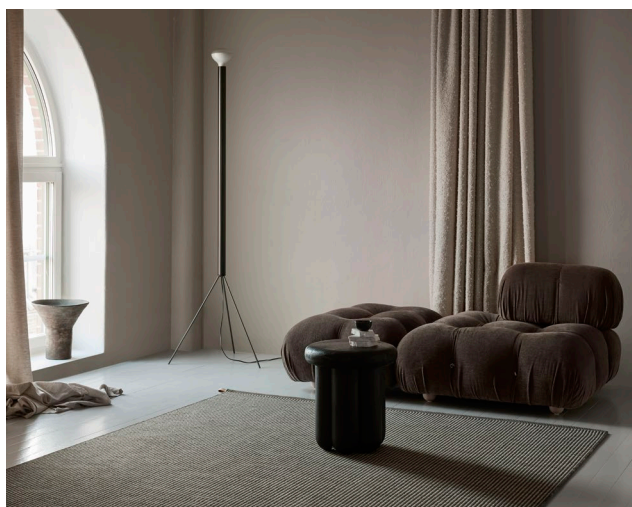

PRODUCT TYPE: Woven rug in pure wool

WEFT MATERIAL: 100% wool

WARP MATERIAL: 100% linen

TOTAL HEIGHT: approx. 5 mm

TOTAL WEIGHT: approx. 2200 g/m²

SIZE: Suggested sizes; 90x240 cm, 140x200 cm, 170x240 cm, 200x300 cm, 250x350 cm, 300x400 cm, 350x450 cm.

Custom made sizes: Choose width between 70–600 cm and any length.

Also suitable as an exclusive wall- to-wall carpet.

ENVIRONMENT AND SUSTAINABILITY:

Meets the requirements for: BREEAM, Miljöbyggnad Guld, Green Label Plus, BVB: ID 111071, Recommended

Wear classification:
(EN 1307) Class 33
Commercial heavy

Luxury rating:
(EN 1307) LC1

Acoustics properties: (EN 1307)
Sound insulation approx. 24 dB

Acoustics properties:
Sound absorption α_w 0,15,

Suitable for Castor chair only
with additional backing:
(EN 1307) Occasional use

Thermal resistance:
(ISO 8302) 1,8 m² K/W

Fire classification:
(EN 13501-1) Cfl-s1

Häggå-42-1-2017_14041_2004 CE

SUSTAINABILITY AT KASTHALL

Sustainability is rooted in Kasthall's history. It was there when we started and continues today in our work and ambition to contribute to a sustainable future. It is evident in our circular approach to design and in a fully-traceable supply chain to reduce our impact on people and planet. It is part of our commitment to local Swedish production and a made-to-order system that creates less waste. We also use third-party environmental declarations and assessment to ensure reliability. Read more about our sustainability work and philosophy at kasthall.com.

CARE ADVICE WOVEN RUGS

To further extend the lifetime of your rug, Kasthall recommends a regular maintenance so that the rug may retain its shape and appearance. If you have a light, single-colour rug you will need to care for it more often than a darker, patterned rug. It is also a good idea to use a rug underlay to prolong the life of your woven rug and prevent it from slipping on any type of floor. Thorough vacuuming is the best, most economical and environmentally friendly method of cleaning. Beating or shaking a rug may damage the fibers. It is most efficient to vacuum the rug one direction at a time.

CLEANING ADVICE

We recommend that the rug is cleaned by a professional cleaner, using the extraction method on a flat surface. The quantity and temperature of the water will depend on the material. Good ventilation during the drying process is essential. Shrinkage will be about 3–5%. Kasthall's rugs are not to be machine-washed or dry-cleaned. At kasthall.com you can read more about our materials, how to look after your rug and our stain guide.

CHOOSING A RUG

Choose the characteristics of the rug, its colour and design to suit the space in which it will be laid. If it is to be laid in a hall, for example, you may choose a type of rug that is more resistant to wear, and a colour that is a little darker and dirt-tolerant. Use a rug as a means of bringing together the rest of the interior. Decide whether you want to place a sofa on the rug or at its edge. If a rug is to be placed underneath a dining table, add at least 60 cm all round the table to allow space for pulling out the chairs. Woven rugs are suitable for most settings, both public and private. Ideal for use in domestic settings such as dining rooms, halls and kitchens, and in retail environments, conference premises and corridors. May also be laid as a carpet.