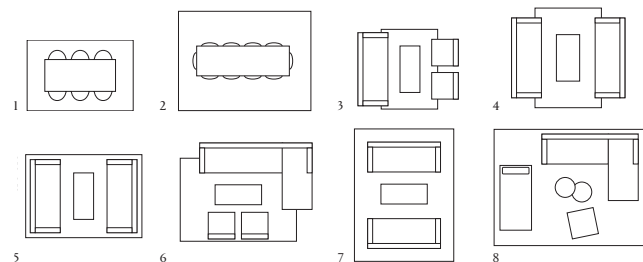

Examples of commonly used rug sizes:

1. Dining table with 6 chairs: rug size 200x300 cm
2. Dining table with 10 chairs: rug size 300x400 cm
3. Three-seat couch with armchairs: rug size 170x240 cm
4. Three-seat double couch: rug size 200x300 cm
5. Three-seat double couch: rug size 250x350 cm
6. Corner sofa with armchairs: rug size 250x350 cm
7. Three-seat double couch: rug size 300x400 cm
8. Corner sofa with daybed and armchair: rug size 350x450 cm