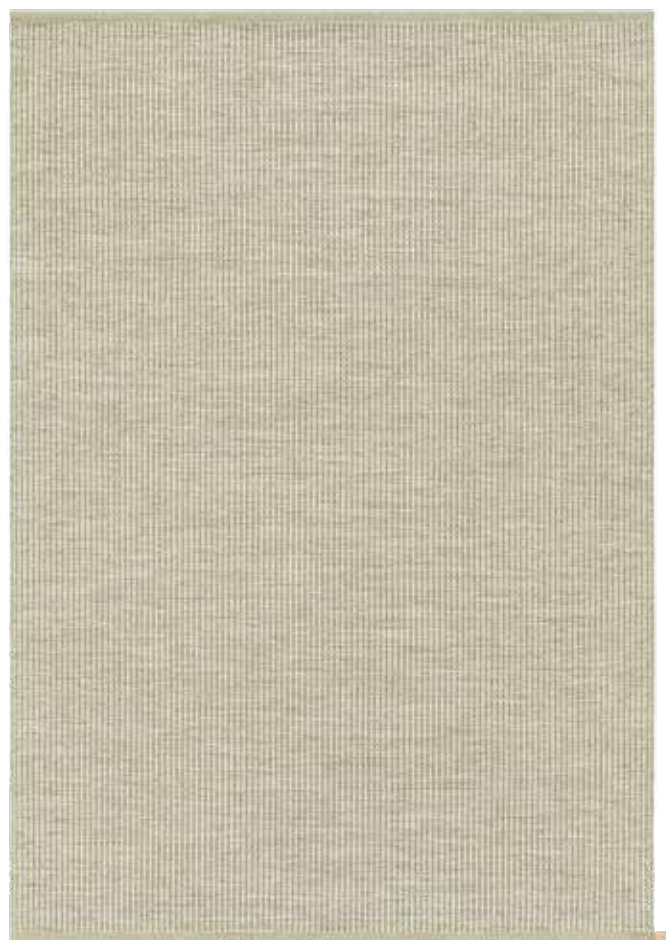

Rug 170x240 cm, Linen Beige 882