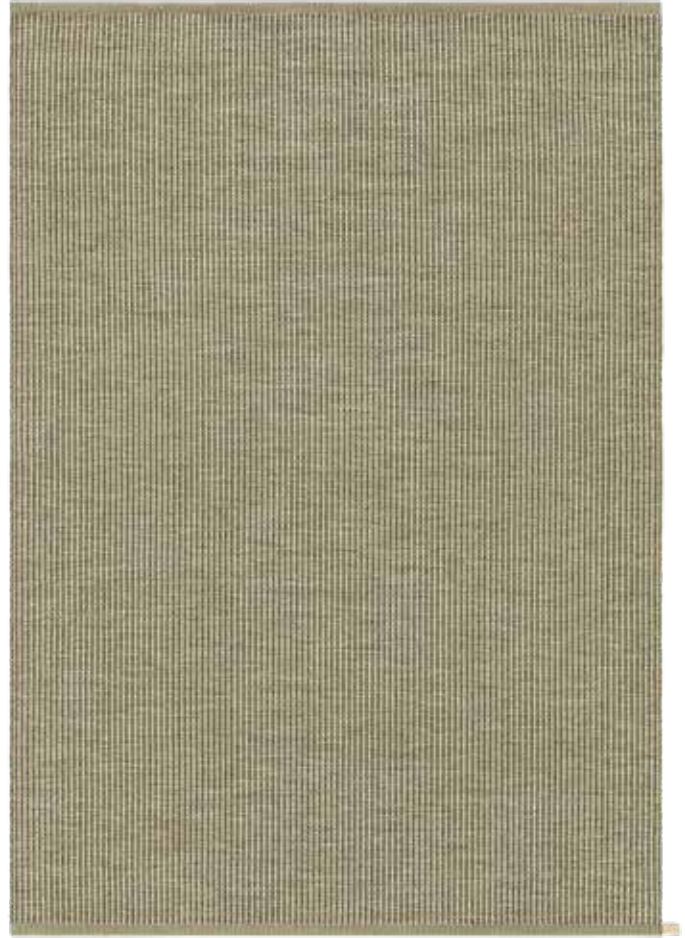

Rug 170x240 cm, Green Field 383