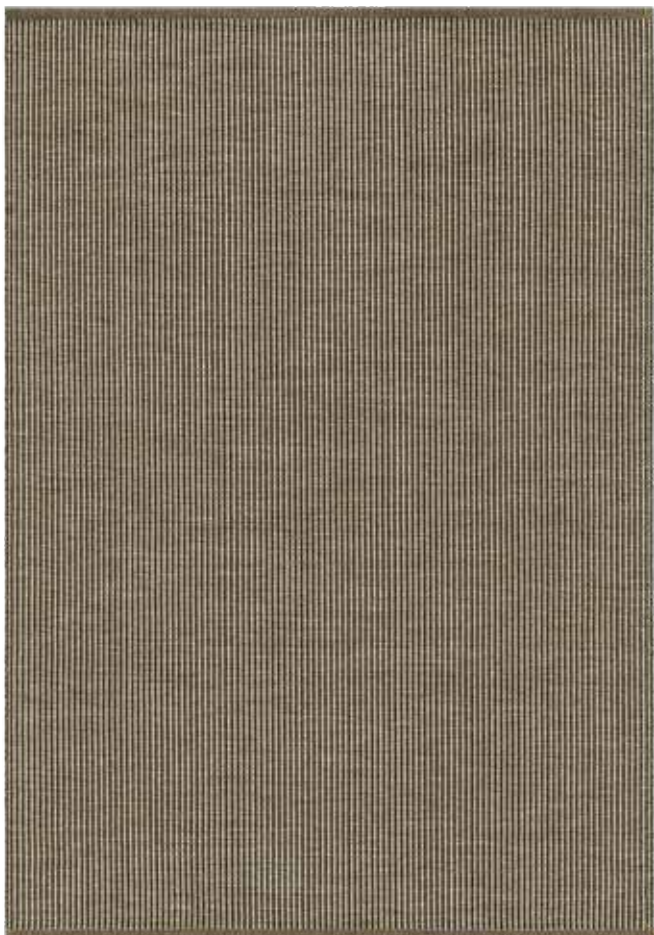

Rug 170x240 cm, Bark Brown 782

KASTHALL HEAD QUARTER

Phone +46(0)320 205 900 | Fritslavägen 42
Box 254 | 511 23 Kinna, Sweden | info@kasthall.se

For the latest updates of our collection,
please visit www.kasthall.com

*All the designs shown here are protected under law.
Kasthall have the property rights and distribution rights worldwide.
Copying will be prosecuted.*

KASTHALL.COM