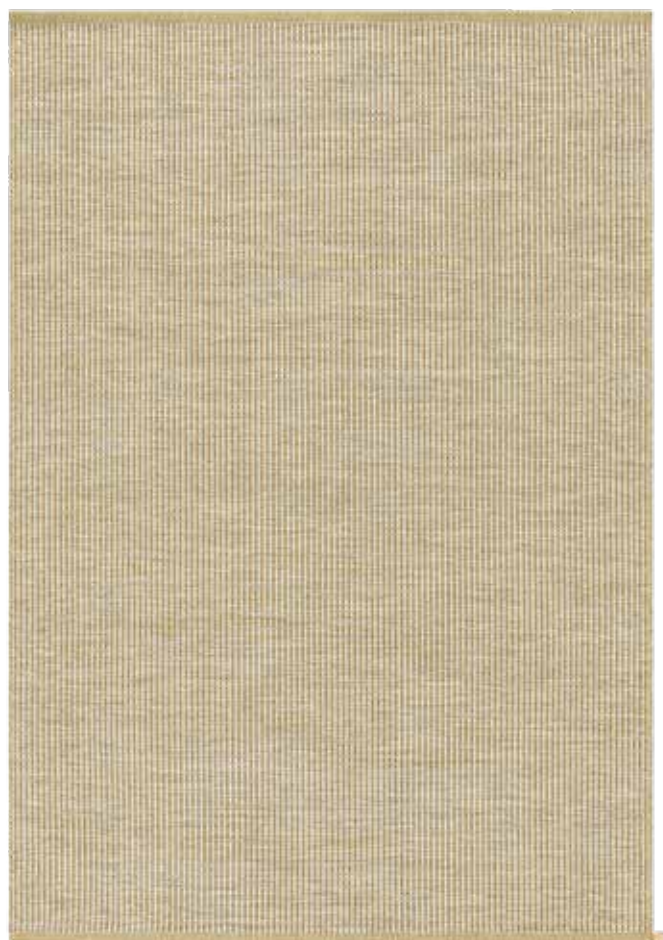

Rug 170x240 cm, Straw Yellow 485

KASTHALL HEAD QUARTER

Phone +46(0)320 205 900 | Fritslavägen 42 | Box 254 | 511 23 Kinna, Sweden | info@kasthall.se

For the latest updates of our collection, please visit www.kasthall.com

All the designs shown here are protected under law. Kasthall have the property rights and distribution rights worldwide. Copying will be prosecuted.

KASTHALL.COM