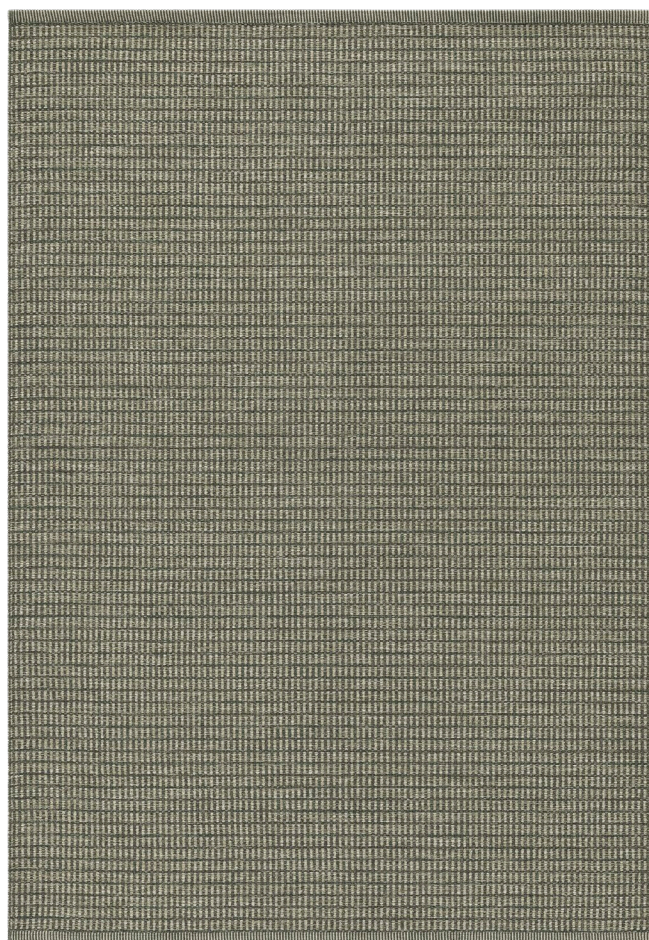

Rug 170x240 cm, Willow Green 585

KASTHALL HEAD QUARTER

Fritslavägen 42 | 511 57 Kinna, Sweden | Phone +46(0)320 205 900 | info@kasthall.com

For the latest updates of our collection, please visit www.kasthall.com

All the designs shown here are protected under law. Kasthall have the property rights and distribution rights worldwide. Copying will be prosecuted.

KASTHALL.COM