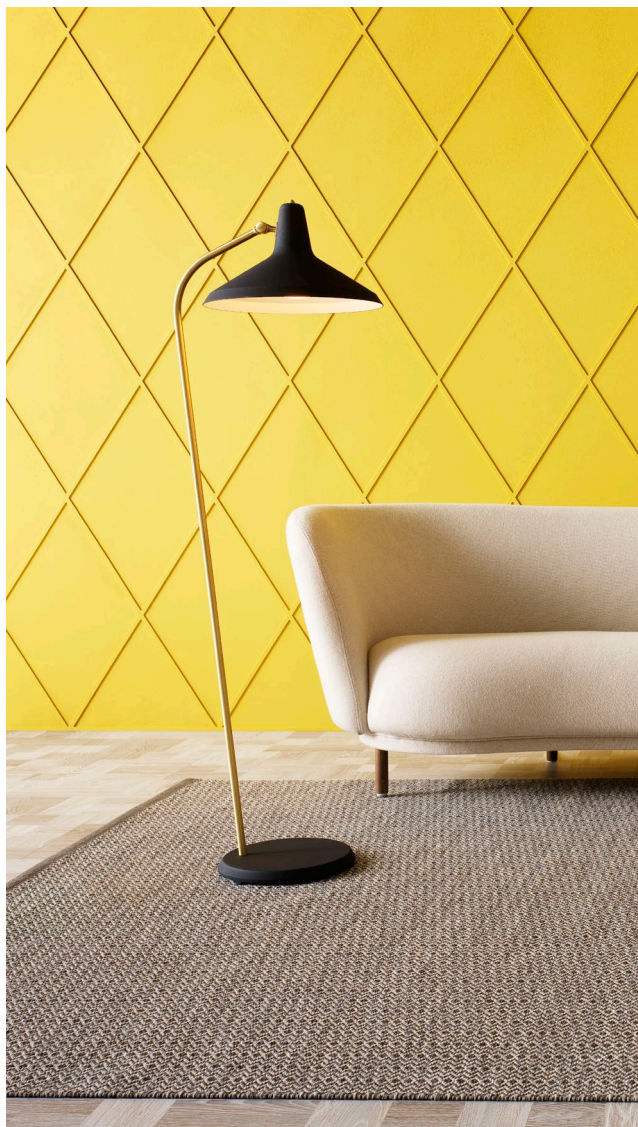

PRODUCT SPECIFICATIONS FOR INGRID ICON

A patterned rug, made from pure wool, using Kasthall's own hair yarn. The pattern was created in 2008 by Gunilla Lagerhem Ullberg as an homage to the Scandinavian textile heritage – with a texture that resembles a traditional knitted sweater. The hand-woven rug also has striped borders, which further adds to the contemporary look and feel of the rug.

PRODUCT TYPE: Woven rug in pure wool

WEFT MATERIAL: 100% wool

WARP MATERIAL: 100% linen

TOTAL HEIGHT: approx. 5 mm

TOTAL WEIGHT: approx. 2200 g/m²

SIZE: Custom made sizes: Choose width between 70–600 cm and any length. Or choose amongst our suggested sizes; 85x240 cm, 135x200 cm, 160x240 cm, 195x300 cm, 240x350 cm, 290x400 cm, 340x450 cm. Also suitable as an exclusive wall-to-wall carpet.

ENVIRONMENT AND SUSTAINABILITY: Meets the requirements for: BREEAM, Miljöbyggnad Guld, Green Label Plus, BVB: ID 111071, Recommended

Wear classification:
(EN 1307) Class 33
Commercial heavy

Luxury class:
(EN 1307) LC1

Acoustics properties:
Sound insulation approx. 24 dB

Suitable for Castor chair only
with additional backing:
(EN 1307) Occasional use

Thermal resistance:
1,8 m² K/W (ISO 8302)

Fire classification:
(EN 13501) Cfl-s1

Häggå-42-1-2017_14041_2004 CE

SUSTAINABILITY AT KASTHALL

Sustainability is rooted in Kasthall's history. It was there when we started and continues today in our work and ambition to contribute to a sustainable future. It is evident in our circular approach to design and in a fully-traceable supply chain to reduce our impact on people and planet. It is part of our commitment to local Swedish production and a made-to-order system that creates less waste. We also use third-party environmental declarations and assessment to ensure reliability. Read more about our sustainability work and philosophy at kasthall.com.

CARE ADVICE WOVEN RUGS

To further extend the lifetime of your rug, Kasthall recommends a regular maintenance so that the rug may retain its shape and appearance. If you have a light, single-colour rug you will need to care for it more often than a darker, patterned rug. It is also a good idea to use a rug underlay to prolong the life of your woven rug and prevent it from slipping on any type of floor. Thorough vacuuming is the best, most economical and environmentally friendly method of cleaning. Beating or shaking a rug may damage the fibers. It is most efficient to vacuum the rug one direction at a time.

CLEANING ADVICE

We recommend that the rug is cleaned by a professional cleaner, using the extraction method on a flat surface. The quantity and temperature of the water will depend on the material. Good ventilation during the drying process is essential. Shrinkage will be about 3–5%. Kasthall's rugs are not to be machine-washed or dry-cleaned. At kasthall.com you can read more about our materials, how to look after your rug and our stain guide.

CHOOSING A RUG

Choose the characteristics of the rug, its colour and design to suit the space in which it will be laid. If it is to be laid in a hall, for example, you may choose a type of rug that is more resistant to wear, and a colour that is a little darker and dirt-tolerant. Use a rug as a means of bringing together the rest of the interior. Decide whether you want to place a sofa on the rug or at its edge. If a rug is to be placed underneath a dining table, add at least 60 cm all round the table to allow space for pulling out the chairs. Woven rugs are suitable for most settings, both public and private. Ideal for use in domestic settings such as dining rooms, halls and kitchens, and in retail environments, conference premises and corridors. May also be laid as a carpet.