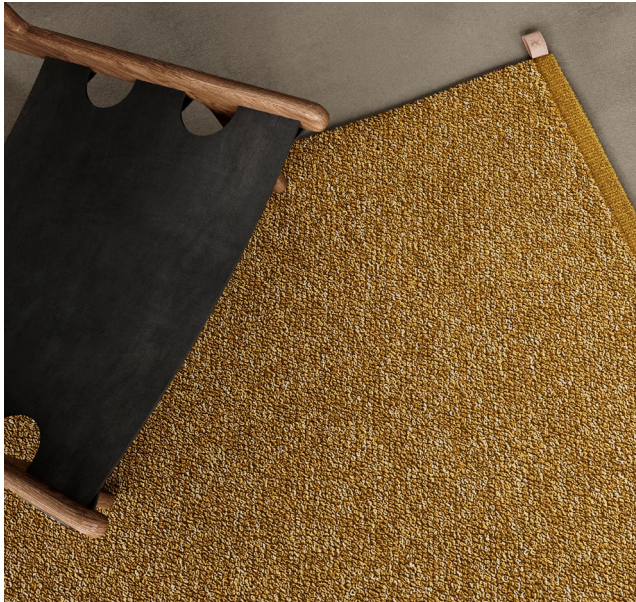

PRODUCT TYPE: Woven bouclé rug in pure wool and linen

WEFT MATERIAL: 65% wool and 35% linen

WARP MATERIAL: 100% linen

TOTAL HEIGHT: approx. 10 mm

TOTAL WEIGHT: approx. 3000 g/m²

SIZE: Custom made sizes, width 70–600 cm upon request.

Or choose amongst our suggested sizes; 90x240 cm, 140x200 cm, 170x240 cm, 200x300 cm, 250x350 cm, 300x400 cm, 350x450 cm. Also suitable as an exclusive wall-to-wall carpet.

ENVIRONMENT AND SUSTAINABILITY: Meets the requirements for: BREEAM, Miljöbyggnad Guld, Green Label Plus, BVB: ID 111071, Recommended

Wear classification:
(EN 1307) Class 32
Commercial general

Luxury class:
(EN 1307) LC1

Suitable for Castor chair only
with additional backing:
(EN 1307) Occasional use

Fire classification:
(EN 13501-1) Cfl-s1

Boucle-46-1-2017_14041_2004 CE