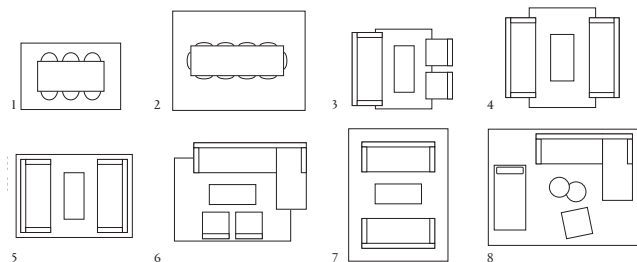

Examples of commonly used rug sizes:

1. Dining table with 6 chairs: rug size 200x300 cm
2. Dining table with 10 chairs: rug size 300x400 cm
3. Three-seat couch with armchairs: rug size 170x240 cm
4. Three-seat double couch: rug size 200x300 cm
5. Three-seat double couch: rug size 250x350 cm
6. Corner sofa with armchairs: rug size 250x350 cm
7. Three-seat double couch: rug size 300x400 cm
8. Corner sofa with daybed and armchair: rug size 350x450 cm